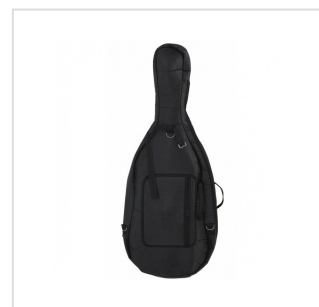

OCE-12

Cello Virtuoso OCE 1/2 with solid spruce top and solid maple back and side

Virtuoso orchestra is a cello that offers the best value for money. Made entirely of solid wood, soundboard in selected spruce, sides and back in flamed maple. The Virtuoso OCE model offers tone, full warmth and a firm attack. The design is of traditional type with painting in classic shades. Built with excellent materials and equipped with bag and headband. Ideal for advanced study.

Status: New

KEY FEATURES

Solid spruce top

solid Maple back and sides

Maple neck

ebony fingerboard

paint binding

Ebony nut

Ebony pegs

Maple bridge, French Style

Diecast metal tailpiece with 4 fine tuners

Included wood bow with octagonal stick and natural hair

Padded carrying bag with bow pocket and carrying straps