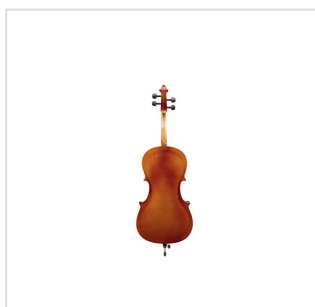

OCE-12

Cello Virtuoso OCE 1/2 with solid spruce top and solid maple back and side

Virtuoso orchestra is a cello that offers the best value for money. Made entirely of solid wood, soundboard in selected spruce, sides and back in flamed maple. The Virtuoso OCE model offers tone, full warmth and a firm attack. The design is of traditional type with painting in classic shades. Built with excellent materials and equipped with bag and headband. Ideal for advanced study.

Status: New

KEY FEATURES

Solid spruce top

solid Maple back and sides

Maple neck

ebony fingerboard

paint binding

Ebony nut

Ebony pegs

Maple bridge, French Style

Diecast metal tailpiece with 4 fine tuners

Included wood bow with octagonal stick and natural hair

Padded carrying bag with bow pocket and carrying straps