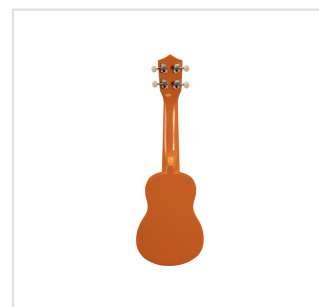

SUNNY 10-OR

Soprano ukulele MAUI Sunny con borsa

An exotic touch to your arrangements? Party with friends on the beach? MAUI ukuleles are what you are looking for. Available in 8 different colors, MAUI Sunny ukuleles come out with color bag and chords tutorial, allowing you to play whatever you want, wherever you want!

Status: New