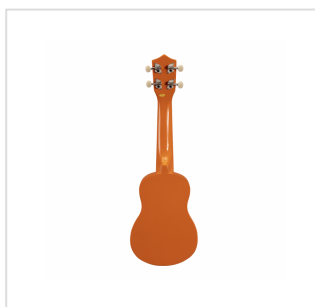

SUNNY 10-OR

Soprano ukulele MAUI Sunny con borsa

An exotic touch to your arrangements? Party with friends on the beach? MAUI ukuleles are what you are looking for. Available in 8 different colors, MAUI Sunny ukuleles come out with color bag and chords tutorial, allowing you to play whatever you want, wherever you want!

Status: New