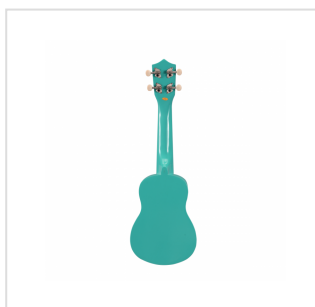

SUNNY 10-AM

Soprano ukulele MAUI Sunny con borsa

An exotic touch to your arrangements? Party with friends on the beach? MAUI ukuleles are what you are looking for. Available in 8 different colors, MAUI Sunny ukuleles come out with color bag and chords tutorial, allowing you to play whatever you want, wherever you want!

Status: New

KEY FEATURES

Soprano ukulele

Body	linden
Fretboard	maple (12 frets)
Diapason	13"
Machine heads	open with cream button
Bridge	abs
Chords tutorial included for fast&easy learning	
Padded gig bag included	
Provided in color box	
Color	Aquamarine (AM)