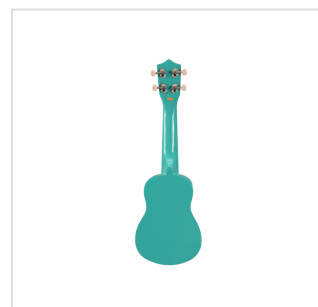

SUNNY 10-AM

Soprano ukulele MAUI Sunny con borsa

An exotic touch to your arrangements? Party with friends on the beach? MAUI ukuleles are what you are looking for. Available in 8 different colors, MAUI Sunny ukuleles come out with color bag and chords tutorial, allowing you to play whatever you want, wherever you want!

Status: New

KEY FEATURES

Soprano ukulele

Body	linden
Fretboard	maple (12 frets)
Diapason	13"
Machine heads	open with cream button
Bridge	abs
Chords tutorial included for fast&easy learning	
Padded gig bag included	
Provided in color box	
Color	Aquamarine (AM)