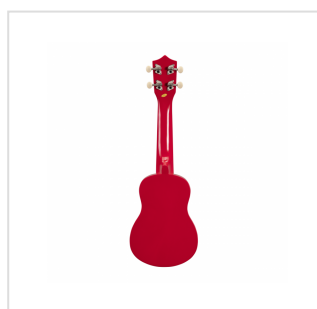

SUNNY 10-RD

Soprano ukulele MAUI Sunny con borsa

An exotic touch to your arrangements? Party with friends on the beach? MAUI ukuleles are what you are looking for. Available in 8 different colors, MAUI Sunny ukuleles come out with color bag and chords tutorial, allowing you to play whatever you want, wherever you want!

Status: New

KEY FEATURES

Soprano ukulele

Body	linden
Fretboard	maple (12 frets)
Diapason	13"
Machine heads	open with cream button
Bridge	abs
Chords tutorial included for fast&easy learning	
Padded gig bag included	
Provided in color box	
Color	Red