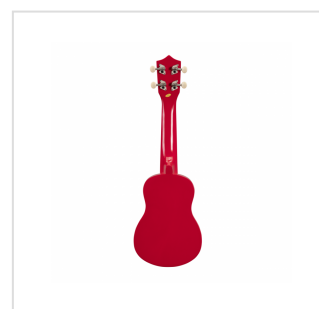

SUNNY 10-RD

Soprano ukulele MAUI Sunny con borsa

An exotic touch to your arrangements? Party with friends on the beach? MAUI ukuleles are what you are looking for. Available in 8 different colors, MAUI Sunny ukuleles come out with color bag and chords tutorial, allowing you to play whatever you want, wherever you want!

Status: New

KEY FEATURES

Soprano ukulele

Body	linden
Fretboard	maple (12 frets)
Diapason	13"
Machine heads	open with cream button
Bridge	abs
Chords tutorial included for fast&easy learning	
Padded gig bag included	
Provided in color box	
Color	Red