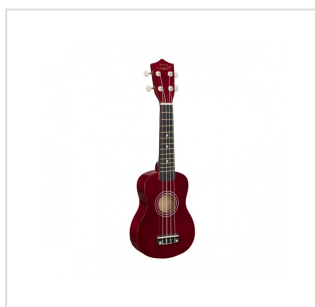

SUNNY 10-BW

Soprano ukulele MAUI Sunny con borsa

An exotic touch to your arrangements? Party with friends on the beach? MAUI ukuleles are what you are looking for. Available in 8 different colors, MAUI Sunny ukuleles come out with color bag and chords tutorial, allowing you to play whatever you want, wherever you want!

Status: New