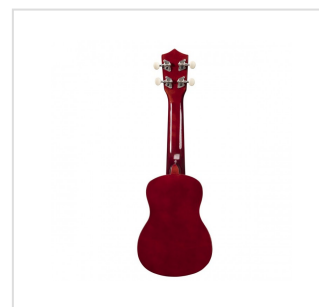

SUNNY 10-BW

Soprano ukulele MAUI Sunny con borsa

An exotic touch to your arrangements? Party with friends on the beach? MAUI ukuleles are what you are looking for. Available in 8 different colors, MAUI Sunny ukuleles come out with color bag and chords tutorial, allowing you to play whatever you want, wherever you want!

Status: New