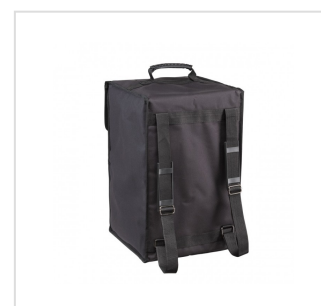

## ESO-10-EB

Basswood Snare Cajón ESOTONE Series OAK finish including bag

The ESOTONE series are made in basswood with the front panel available in different finish. The 14 tuning screws ensure the most precise tuning ever. This model features 2 internal snare assembled in the top part of the cabinet. A backpack style carrying bag is included to allow easy transportation.

## KEY FEATURES

Dimension 30 cm x 29 cm H 48 cm

Basswood body

Triple Internal Snare

14 tuning points

Ultra-Grip Rubber Feet

Top Resonance construction system

Front Panel finishes Ebony

Body finishes natural satin

Including backpack carrying bag