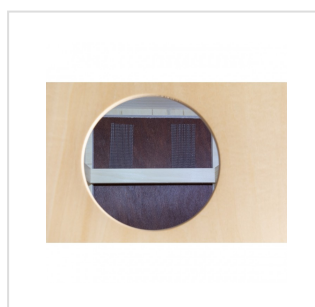

## ESO-10-EB

Basswood Snare Cajón ESOTONE Series OAK finish including bag

The ESOTONE series are made in basswood with the front panel available in different finish. The 14 tuning screws ensure the most precise tuning ever. This model features 2 internal snare assembled in the top part of the cabinet. A backpack style carrying bag is included to allow easy transportation.

## KEY FEATURES

Dimension 30 cm x 29 cm H 48 cm

Basswood body

Triple Internal Snare

14 tuning points

Ultra-Grip Rubber Feet

Top Resonance construction system

Front Panel finishes Ebony

Body finishes natural satin

Including backpack carrying bag