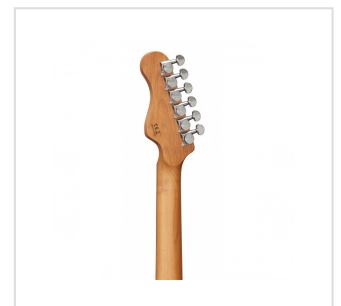

RIDER-DELUXE-M BW

Double cutaway electric guitar with 2 single coils + splittable humbucker and self-locking tuners (Wilkinson equipped, roasted maple neck+fretboard, flamed top)

RIDER DELUXE: an incredible series gathering the alder sonic feature enriched by a flamed maple top, the stunning look and feel of roasted maple, the original Wilkinson pick ups/bridge, the hi-quality made in Taiwan self locking machines heads. The Wilkinson bridge provides stability and reliability while Wilkinson single coils in conjunction with the splittable humbucker deliver that tone which became a trademark in music history. A fine crafted instrument boasting an undisputed character.

KEY FEATURES

Body	alder
Top	flamed maple
Neck and Fretboard	satin roasted maple
Frets	22 (perloid)
Machine heads	self-locking chrome made in Taiwan
Bridge	Wilkinson vintage tremolo
Pick ups	2 Wilkinson single coils + 1 Wilkinson splittable humbucker with push/pull
Switch	5 way
Pots	volume/tone/tone + push/pull
Pickguard	white
Colour	brown flamed
Equipped with D'Addario XL	

MORE SPECIFICATIONS

Nut	43 mm
Radius	16"
Scale	648 mm
Truss Rod	Bi-directional