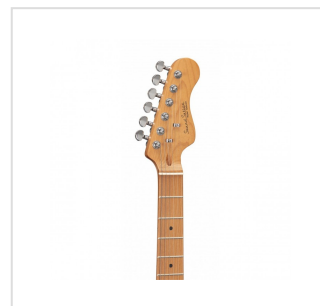

RIDER-DELUXE-M TGRD

Double cutaway electric guitar with 2 single coils + splittable humbucker and self-locking tuners (Wilkinson equipped, roasted maple neck+fretboard, flamed top)

RIDER DELUXE: an incredible series gathering the alder sonic feature enriched by a flamed maple top, the stunning look and feel of roasted maple, the original Wilkinson pick ups/bridge, the hi-quality made in Taiwan self locking machines heads. The Wilkinson bridge provides stability and reliability while Wilkinson single coils in conjunction with the splittable humbucker deliver that tone which became a trademark in music history. A fine crafted instrument spotting an unquestioned character.

Status: New

KEY FEATURES

Body	alder
Top	flamed maple
Neck and Fretboard	satin roasted maple
Frets	22 (perloid)
Machine heads	self-locking chrome made in Taiwan
Bridge	Wilkinson vintage tremolo
Pick ups	2 Wilkinson single coils + 1 Wilkinson splittable humbucker with push/pull
Switch	5 way
Pots	volume/tone/tone + push/pull
Pickguard	white
Colour	tiger red flamed
Equipped with D'Addario XL	

MORE SPECIFICATIONS

Nut	43 mm
Radius	16"
Scale	648 mm
Truss Rod	Bi-directional