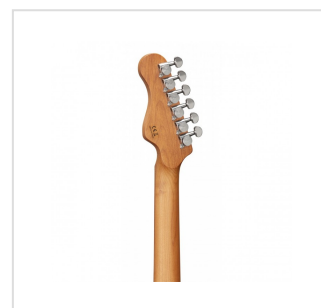

RIDER-DELUXE-M TGRD

Double cutaway electric guitar with 2 single coils + splittable humbucker and self-locking tuners (Wilkinson equipped, roasted maple neck+fretboard, flamed top)

RIDER DELUXE: an incredible series gathering the alder sonic feature enriched by a flamed maple top, the stunning look and feel of roasted maple, the original Wilkinson pick ups/bridge, the hi-quality made in Taiwan self locking machines heads. The Wilkinson bridge provides stability and reliability while Wilkinson single coils in conjunction with the splittable humbucker deliver that tone which became a trademark in music history. A fine crafted instrument spotting an unquestioned character.

Status: New

KEY FEATURES

Body	alder
Top	flamed maple
Neck and Fretboard	satin roasted maple
Frets	22 (perloid)
Machine heads	self-locking chrome made in Taiwan
Bridge	Wilkinson vintage tremolo
Pick ups	2 Wilkinson single coils + 1 Wilkinson splittable humbucker with push/pull
Switch	5 way
Pots	volume/tone/tone + push/pull
Pickguard	white
Colour	tiger red flamed
Equipped with D'Addario XL	

MORE SPECIFICATIONS

Nut	43 mm
Radius	16"
Scale	648 mm
Truss Rod	Bi-directional