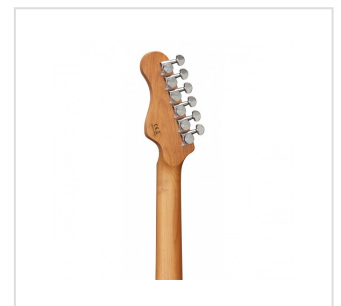

RIDER-DELUXE-M AGR

Double cutaway electric guitar with 2 single coils + splittable humbucker and self-locking tuners (Wilkinson equipped, roasted maple neck+fretboard, flamed top)

RIDER DELUXE: an incredible series gathering the alder sonic feature enriched by a flamed maple top, the stunning look and feel of roasted maple, the original Wilkinson pick ups/bridge, the hi-quality made in Taiwan self locking machines heads. The Wilkinson bridge provides stability and reliability while Wilkinson single coils in conjunction with the splittable humbucker deliver that tone which became a trademark in music history. A fine crafted instrument boasting an undisputed character.

KEY FEATURES

Body	alder
Top	flamed maple
Neck and Fretboard	satin roasted maple
Frets	22 (perloid)
Machine heads	self-locking chrome made in Taiwan
Bridge	Wilkinson vintage tremolo
Pick ups	2 Wilkinson single coils + 1 Wilkinson splittable humbucker with push/pull
Switch	5 way
Pots	volume/tone/tone + push/pull
Pickguard	white
Colour	aqua green flamed
Equipped with D'Addario XL	

MORE SPECIFICATIONS

Nut	43 mm
Radius	16"
Scale	648 mm
Truss Rod	Bi-directional