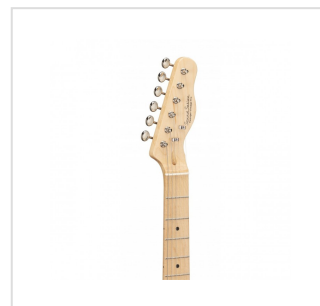

TWANGER-VINTAGE PRO-M BK

Cutaway electric guitar with 1 single coil and 1 lipstick pickup (equipped by Wilkinson®)

TWANGER VINTAGE PRO series is conceived to catch the purest 'twang' wrapped in a true Vintage vibe. Featuring a solid alder body and equipped with Original Wilkinson® bridge/pick ups and hi-quality made in Taiwan tuners, TWANGER VINTAGE PRO spots great value, look and feeling. Available in maple/rosewood fretboard version and in several vintage finishes.

Status: New

KEY FEATURES

Body	alder
Neck	glossy maple
Tastiera	glossy maple
Frets	21
Hi quality Vintage machine heads made in Taiwan (chrome)	
Original Wilkinson® Vintage bridge (3 saddles)	
Original Wilkinson® Pick ups	1 single coil + 1 lipstick
Switch	3 way
Pots	volume/tone
Colour	Black

MORE SPECIFICATIONS

Nut	43 mm
Scale	648 mm
Radius	16"
Truss Rod	Bi-directional