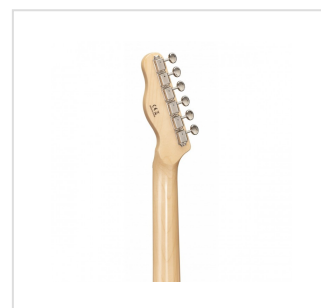

TWANGER-VINTAGE PRO-M BK

Cutaway electric guitar with 1 single coil and 1 lipstick pickup (equipped by Wilkinson®)

TWANGER VINTAGE PRO series is conceived to catch the purest 'twang' wrapped in a true Vintage vibe. Featuring a solid alder body and equipped with Original Wilkinson® bridge/pick ups and hi-quality made in Taiwan tuners, TWANGER VINTAGE PRO spots great value, look and feeling. Available in maple/rosewood fretboard version and in several vintage finishes.

Status: New

KEY FEATURES

Body	alder
Neck	glossy maple
Tastiera	glossy maple
Frets	21
Hi quality Vintage machine heads made in Taiwan (chrome)	
Original Wilkinson® Vintage bridge (3 saddles)	
Original Wilkinson® Pick ups	1 single coil + 1 lipstick
Switch	3 way
Pots	volume/tone
Colour	Black

MORE SPECIFICATIONS

Nut	43 mm
Scale	648 mm
Radius	16"
Truss Rod	Bi-directional