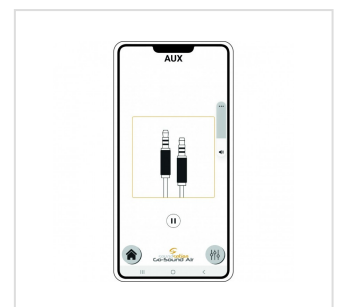

GO-SOUND 12AIR

12" Portable PA System with Go-Sound Air App, 2 VHF Wireless Microphones, Trolley and Battery

Soundsation GO-SOUND takes another step forward and becomes Go-Sound Air. While keeping all features of the previous Go-Sound AMW series (battery or mains power, trolley with telescopic handle, two VHF wireless microphones, USB/SD-Card/BT Player, Mic/Line Inputs, Eco effect, 5-Band EQ, etc.), it allows now to control the multimedia player and the Aux Stereo Input via the new "Go-Sound Air" app for both Android and iOS devices (download it from Google Play® or AppStore®). It has never been easier to play and control your favorite playlists from your mobile phone: just connect the speaker and the App via BT to your tablet or phone and it's done deal. As for the previous AMW Series, the battery lasts from 2.5 hours (maximum volume and full charge) to 4 hours (normal volume, full charge). Both 12" and 15" versions feature a Class-AB amplifier, delivering up to 800W Peak Power (when connected to mains). The cabinet is in robust and light polypropylene with metal grid and 36mm stand hole.

KEY FEATURES

Portable PA System with Rechargeable Battery

Sturdy polypropylene enclosure yet compact and lightweight

800W* Peak Power Class-AB power amplifier (*mains powered)

12" woofer with 1" compression driver

MP3 player with USB, SD Card and BT Connection

Go-Sound Air App Control on Android® and iOS® devices

Dual VHF Handheld Wireless Microphone

Microphone/Line inputs

Echo Effect for Wireless and Mic Inputs

5-Band Graphic EQ

Rechargeable Battery with 2.5 (max volume) to 4-hour (standard use) battery life

36 mm standard pole mount hole

Trolley system with wheels and one telescopic handle on top + 2 side handles

MORE SPECIFICATIONS