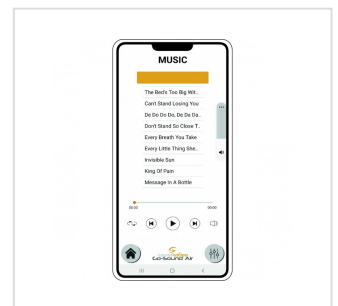

GO-SOUND 12AIR

12" Portable PA System with Go-Sound Air App, 2 VHF Wireless Microphones, Trolley and Battery

Soundsation GO-SOUND takes another step forward and becomes Go-Sound Air. While keeping all features of the previous Go-Sound AMW series (battery or mains power, trolley with telescopic handle, two VHF wireless microphones, USB/SD-Card/BT Player, Mic/Line Inputs, Eco effect, 5-Band EQ, etc.), it allows now to control the multimedia player and the Aux Stereo Input via the new "Go-Sound Air" app for both Android and iOS devices (download it from Google Play® or AppStore®). It has never been easier to play and control your favorite playlists from your mobile phone: just connect the speaker and the App via BT to your tablet or phone and it's done deal. As for the previous AMW Series, the battery lasts from 2.5 hours (maximum volume and full charge) to 4 hours (normal volume, full charge). Both 12" and 15" versions feature a Class-AB amplifier, delivering up to 800W Peak Power (when connected to mains). The cabinet is in robust and light polypropylene with metal grid and 36mm stand hole.

MP3 player with USB, SD Card and BT Connection

Go-Sound Air App Control on Android® and iOS® devices

Dual VHF Handheld Wireless Microphone

Microphone/Line inputs

Echo Effect for Wireless and Mic Inputs

5-Band Graphic EQ