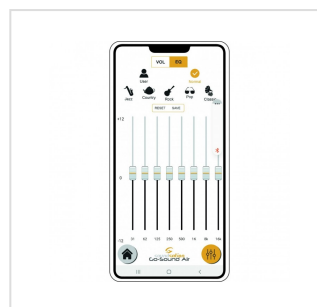

GO-SOUND 12AIR

12" Portable PA System with Go-Sound Air App, 2 VHF Wireless Microphones, Trolley and Battery

Soundsation GO-SOUND takes another step forward and becomes Go-Sound Air. While keeping all features of the previous Go-Sound AMW series (battery or mains power, trolley with telescopic handle, two VHF wireless microphones, USB/SD-Card/BT Player, Mic/Line Inputs, Eco effect, 5-Band EQ, etc.), it allows now to control the multimedia player and the Aux Stereo Input via the new "Go-Sound Air" app for both Android and iOS devices (download it from Google Play® or AppStore®). It has never been easier to play and control your favorite playlists from your mobile phone: just connect the speaker and the App via BT to your tablet or phone and it's done deal. As for the previous AMW Series, the battery lasts from 2.5 hours (maximum volume and full charge) to 4 hours (normal volume, full charge). Both 12" and 15" versions feature a Class-AB amplifier, delivering up to 800W Peak Power (when connected to mains). The cabinet is in robust and light polypropylene with metal grid and 36mm stand hole.

MP3 player with USB, SD Card and BT Connection

Go-Sound Air App Control on Android® and iOS® devices

Dual VHF Handheld Wireless Microphone

Microphone/Line inputs

Echo Effect for Wireless and Mic Inputs

5-Band Graphic EQ

Rechargeable Battery with 2.5 (max volume) to 4-hour (standard use) battery life

36 mm standard pole mount hole

Trolley system with wheels and one telescopic handle on top + 2 side handles

MORE SPECIFICATIONS