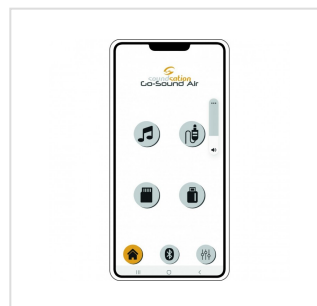

GO-SOUND 12AIR

12" Portable PA System with Go-Sound Air App, 2 VHF Wireless Microphones, Trolley and Battery

Soundsation GO-SOUND takes another step forward and becomes Go-Sound Air. While keeping all features of the previous Go-Sound AMW series (battery or mains power, trolley with telescopic handle, two VHF wireless microphones, USB/SD-Card/BT Player, Mic/Line Inputs, Eco effect, 5-Band EQ, etc.), it allows now to control the multimedia player and the Aux Stereo Input via the new "Go-Sound Air" app for both Android and iOS devices (download it from Google Play® or AppStore®). It has never been easier to play and control your favorite playlists from your mobile phone: just connect the speaker and the App via BT to your tablet or phone and it's done deal. As for the previous AMW Series, the battery lasts from 2.5 hours (maximum volume and full charge) to 4 hours (normal volume, full charge). Both 12" and 15" versions feature a Class-AB amplifier, delivering up to 800W Peak Power (when connected to mains). The cabinet is in robust and light polypropylene with metal grid and 36mm stand hole.

KEY FEATURES

Portable PA System with Rechargeable Battery

Sturdy polypropylene enclosure yet compact and lightweight

800W* Peak Power Class-AB power amplifier (*mains powered)

12" woofer with 1" compression driver

MP3 player with USB, SD Card and BT Connection

Go-Sound Air App Control on Android® and iOS® devices

Dual VHF Handheld Wireless Microphone

Microphone/Line inputs

Echo Effect for Wireless and Mic Inputs

5-Band Graphic EQ

Rechargeable Battery with 2.5 (max volume) to 4-hour (standard use) battery life

36 mm standard pole mount hole

Trolley system with wheels and one telescopic handle on top + 2 side handles

MORE SPECIFICATIONS