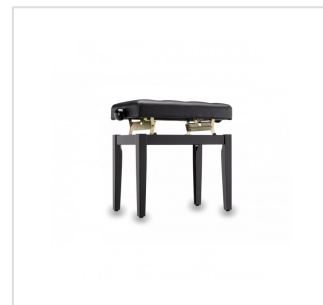

SBH-105P-BK

Adjustable glossy finish piano bench with chesterfield seat

Wooden piano bench with glossy black finish. The seat is in black sky with 6-button chesterfield finish. The height is adjustable from 460 to 550 mm. The look is classic and elegant.

Status: New

KEY FEATURES

Bench Finish	Black Glossy painted
Bench Height	460-550mm
Seat Size	(W) 555mm x (D) 330mm
Seat Material	Black Leather, Chesterfiled Finish
Bench Weight	8,7 kg
Carton Size (LxWxH)	69 x 15 x 34 cm
Carton Weight	9,3 kg