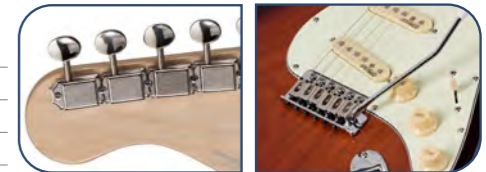

CODE	MODEL	COLOR	MSRP EUR	MSRP GBP
E983E	RIDER-RETRO-M BK	Black	€357,66	£328.33
E984E	RIDER-RETRO-M DB	Daphne Blue	€357,66	£328.33
E985E	RIDER-RETRO-M FR	Fiesta Red	€357,66	£328.33
E986E	RIDER-RETRO-M FG	Foam Green	€357,66	£328.33
E987E	RIDER-RETRO-M SW	Retro White	€357,66	£328.33
E988E	RIDER-RETRO-M TSB	Tobacco Sunburst	€357,66	£328.33

vintage machine-heads Wilkinson bridge & pickup