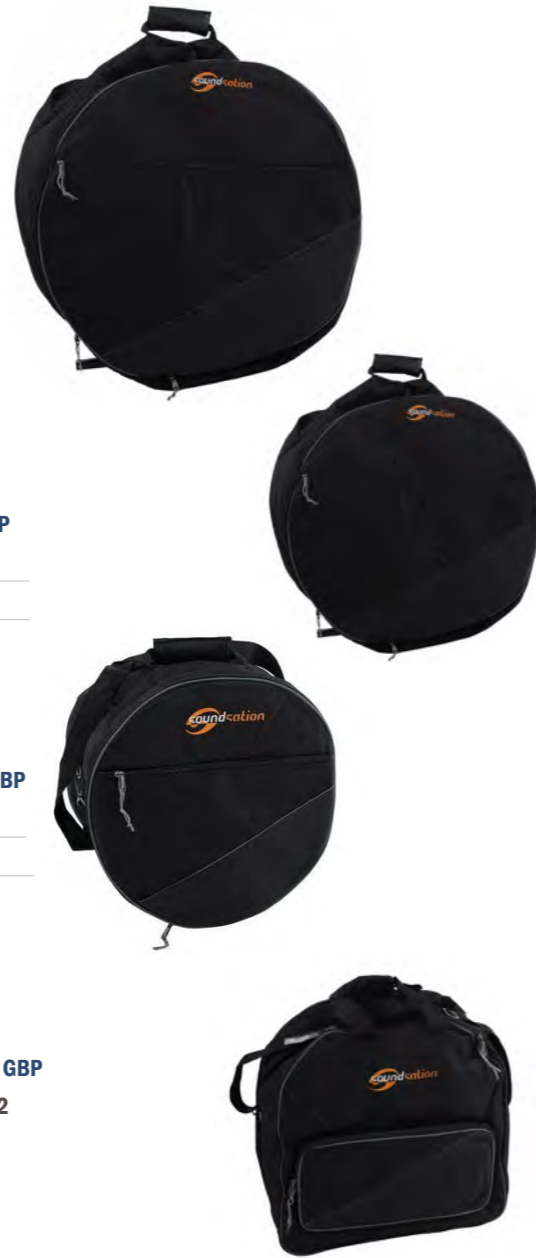

Carry and protect your percussion with SBG series bag, featuring 25mm padding, adjustable strap, handle and frontal pocket for notebook and accessories storage.

- Adjustable strap
- Handle
- Front pocket
- Colour: black and grey with embroidered logo

Bag for Bass Drum

CODE	MODEL	SIZE	MSRP EUR	MSRP GBP
B446B	SBG-22BD-10	22" 22"x20"	€64,04	£58.79
B563B	SBG-20BD-10	20" 20"x18"	€58,85	£54.02
B564B	SBG-18BD-10	18" 18"x16"	€53,35	£48.98

Bag for Floor Tom

CODE	MODEL	SIZE	MSRP EUR	MSRP GBP
B445B	SBG-16FTM-10	16" 16"x16"	€49,00	£44.98
B562B	SBG-14FTM-10	14" 14"x14"	€44,16	£40.54

Bag for Tom

CODE	MODEL	SIZE	MSRP EUR	MSRP GBP
B442B	SBG-10TOM-10	10" 10"x10"	€26,50	£24.33
B443B	SBG-12TOM-10	12" 12"x12"	€29,46	£27.04
B444B	SBG-13TOM-10	13" 13"x13"	€34,23	£31.42

Bag for Snare Drum

CODE	MODEL	SIZE	MSRP EUR	MSRP GBP
B447B	SBG-14SNA-20	14" 14"x6"	€34,23	£31.42