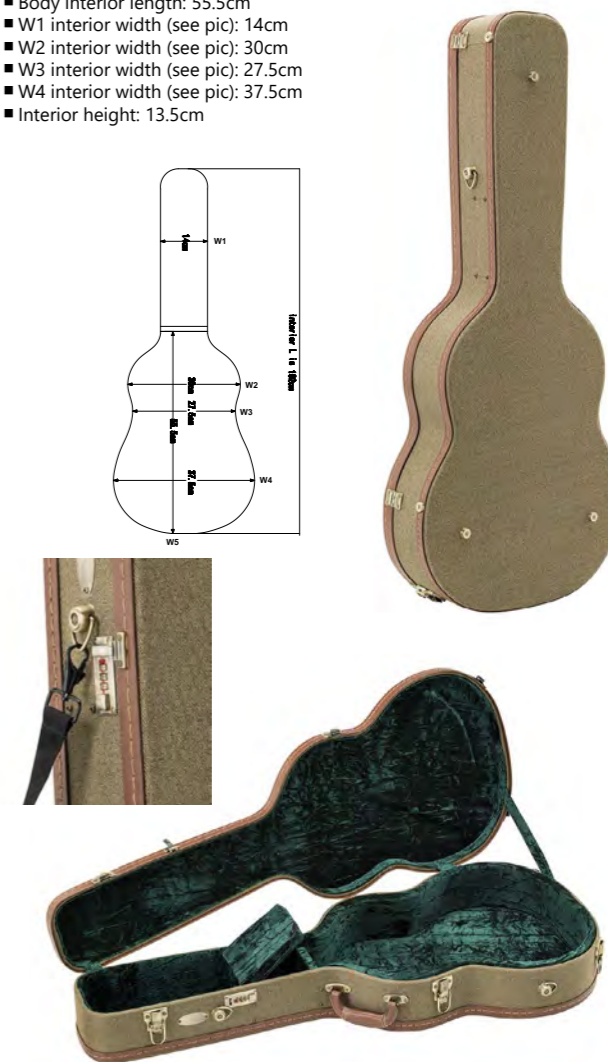

SD200-C - Archtop hardcase for classic guitar in Snowflake covering

- 3-ply cross grained wood archtop protection
- Soft yet protective interior with accessories compartment
- Heavy duty vintage bronze hardware
- 4 vintage bronze finish latches with locking key
- Snowflake fabric covering
- 3 digits security locking system
- Straps and padded handle
- Instrument: classic guitar
- Total interior length: 102cm
- Body interior length: 55.5cm
- W1 interior width (see pic): 14cm
- W2 interior width (see pic): 30cm
- W3 interior width (see pic): 27.5cm
- W4 interior width (see pic): 37.5cm
- Interior height: 13.5cm