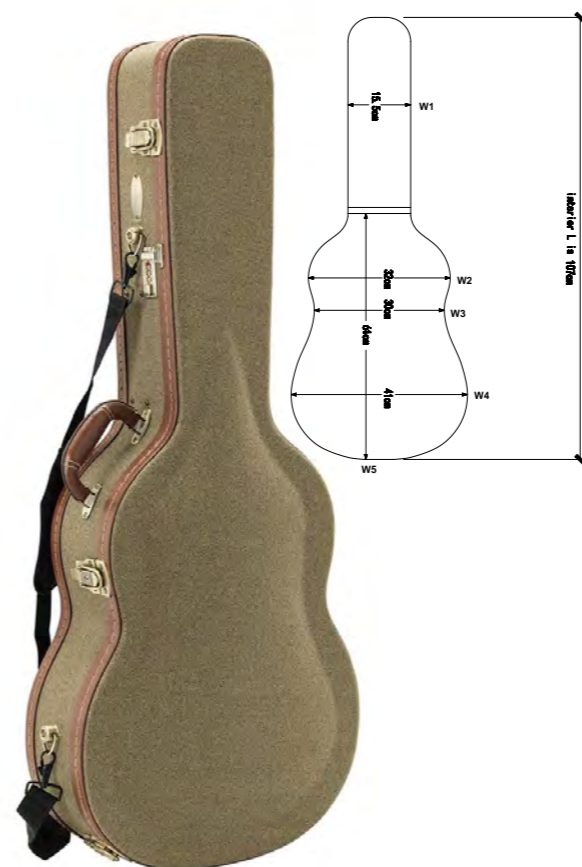

SD200-A - Archtop hardcase for acoustic guitar in Snowflake covering

- 3-ply cross grained wood archtop protection
- Soft yet protective interior with accessories compartment
- Heavy duty vintage bronze hardware
- 4 vintage bronze finish latches with locking key
- Snowflake fabric covering
- 3 digits security locking system
- Straps and padded handle
- Instrument: acoustic guitar
- Total interior length: 107cm
- Body interior length: 61cm
- W1 interior width (see pic): 15.5cm
- W2 interior width (see pic): 32cm
- W3 interior width (see pic): 30cm
- W4 interior width (see pic): 41cm
- Interior height: 14.5cm