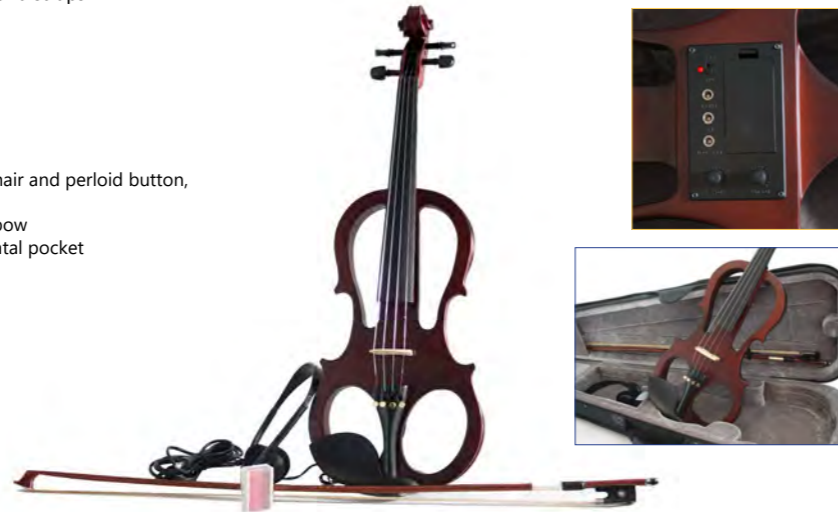

E-Master Electric Violin

Keep playing, but stop annoying the neighbors?
Now you can!

E-Master is a smart electric violin allowing you to play, practice, record in the easiest way without bothering your neighbours. You can connect E-Master to your PA, headphones or pc via line out. Fully accessorized (bow, rosin, headphones, cable) it comes out with dedicated hard case equipped with frontal pocket, padded handle and straps.

- Slim, classic and captivating design
- Body, chin rest, bow in ABS
- Wooden bridge
- Controls: Volume, Tone
- Connections: Line out, Phone OUT, Mic IN
- Fully accessorized with bow featuring natural hair and perloid button, rosin, headphones, cable
- Elegant wooden sunburst finish on body and bow
- Hard case with straps, padded handle and frontal pocket
- Power supply: 1x9V battery (included)
- Size: 4/4