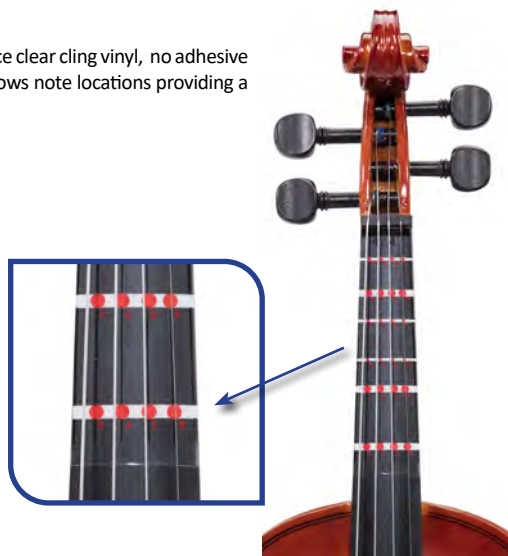

Finger guide

FG-501 Finger Guide for Violin

A ground breaking idea to learn scales quickly and play songs easily with your violin. One piece clear cling vinyl, no adhesive required. Goes on and off in few seconds with no need to loosen or remove any string. Shows note locations providing a visual violin fingering chart of the notes.

- A ground breaking idea to learn scales quickly and play songs easily with your violin
- Easy set up in seconds with no need to loosen or remove your strings
- Built in vinyl

CODE	MODEL	SIZE	MSRP EUR	MSRP GBP
U212U	FG501-44	4/4	€2,02	£1.85
U213U	FG501-34	3/4	€2,02	£1.85
U214U	FG501-12	1/2	€2,02	£1.85
U215U	FG501-14	1/4	€2,02	£1.85
U216U	FG501-18	1/8	€2,02	£1.85