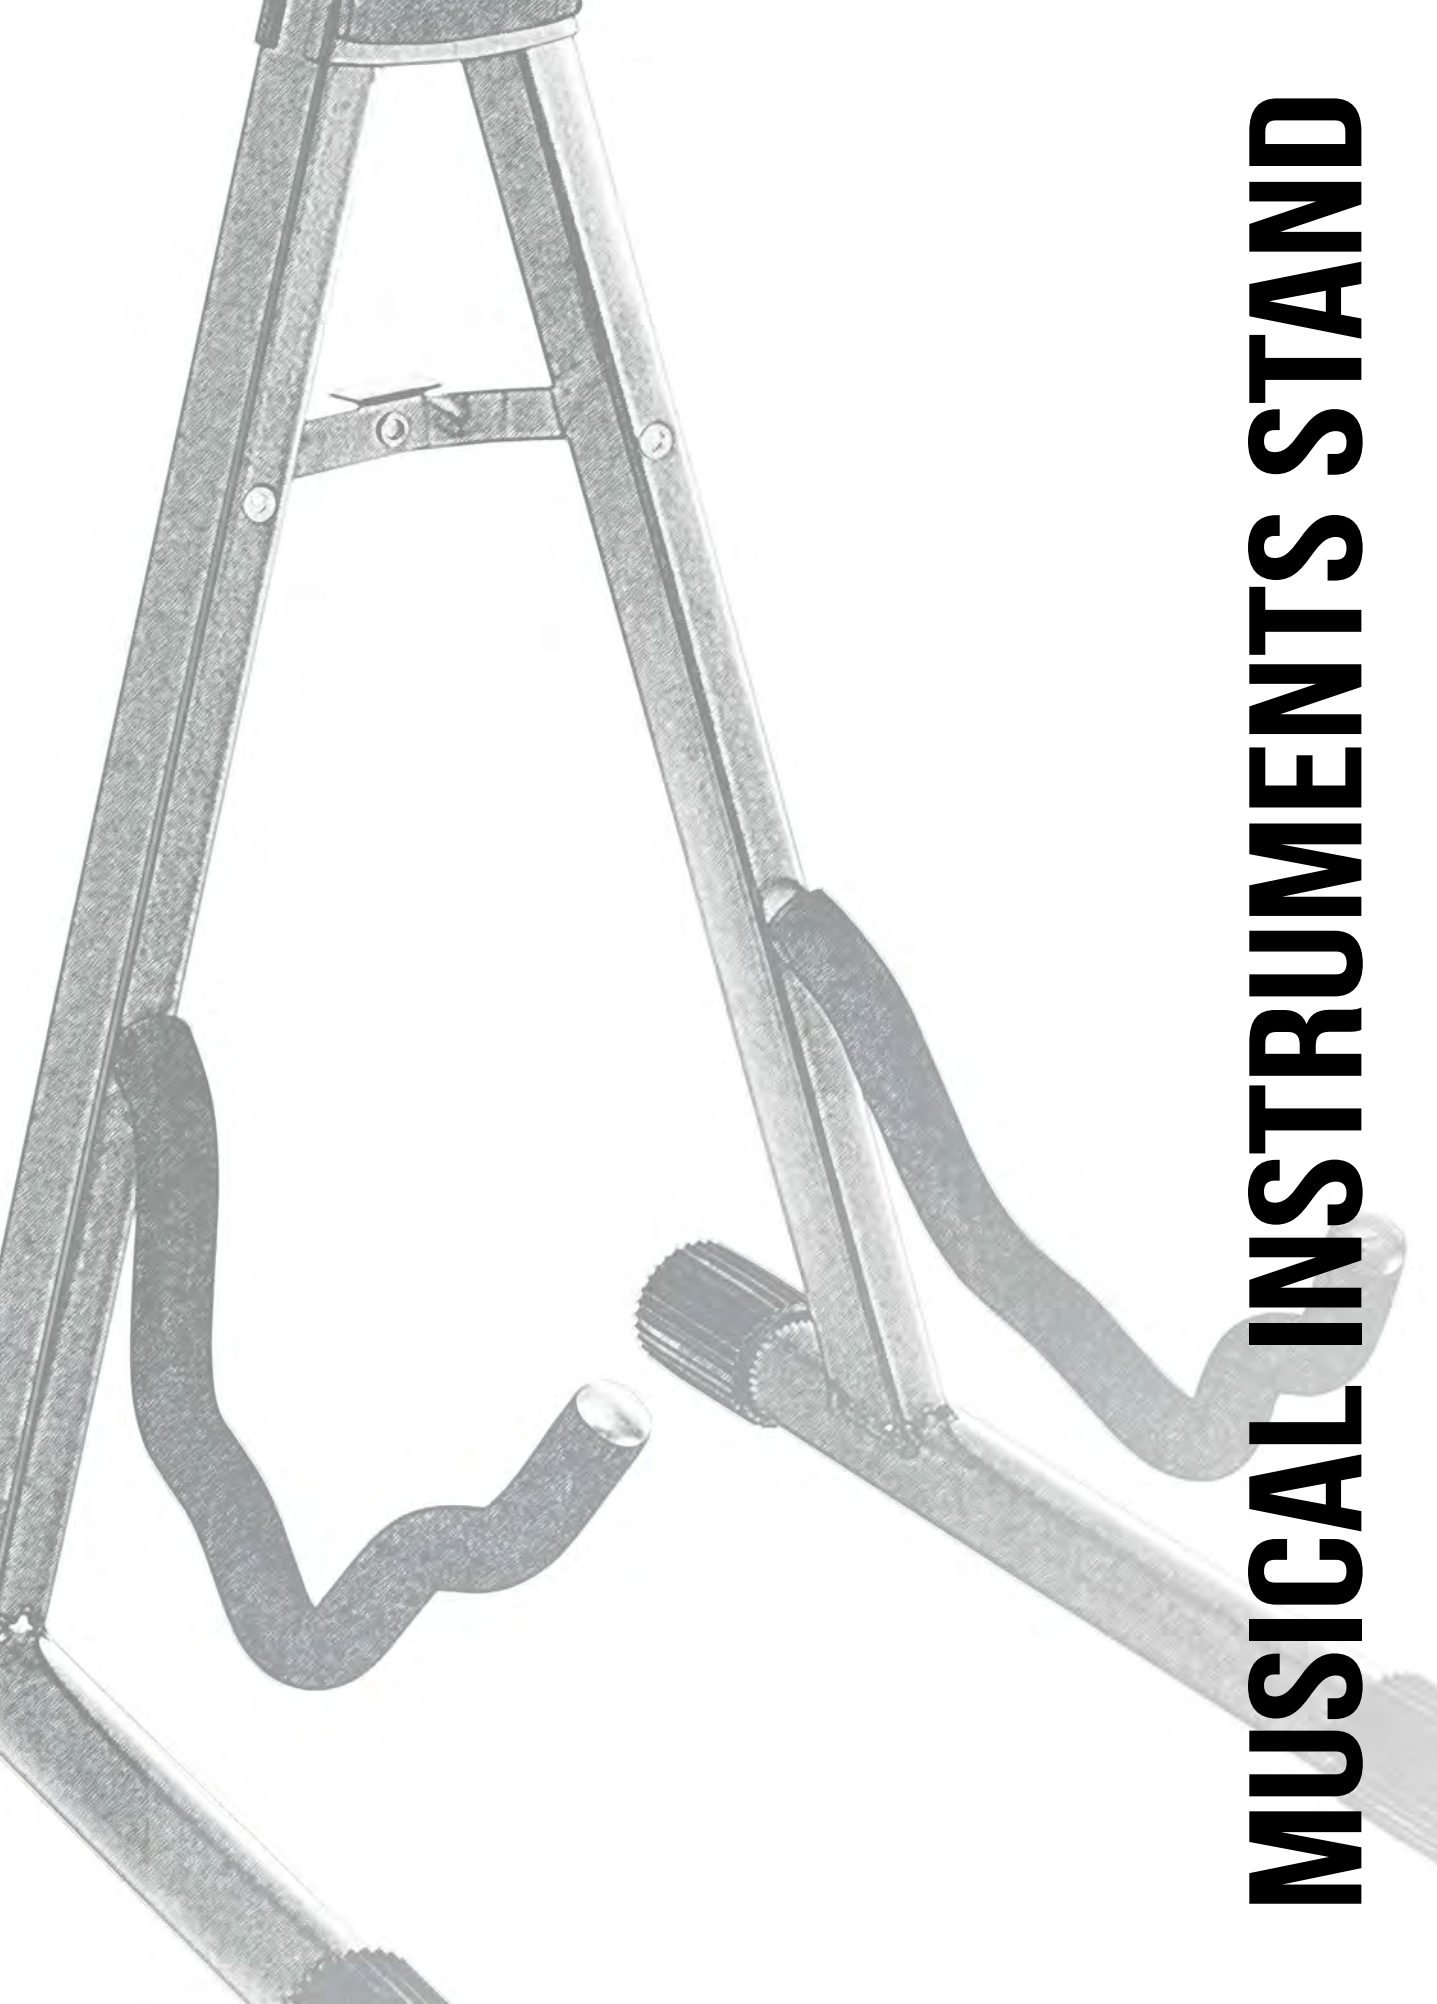

MUSICAL INSTRUMENTS STAND