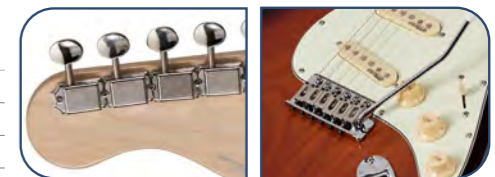

CODE	MODEL	COLOR	MSRP EUR	MSRP GBP
E972E	RIDER-PRO-MSH VW	Vintage White	€366,21	£336.18
E973E	RIDER-PRO-MSH BK	Black	€366,21	£336.18
E974E	RIDER-PRO-MSH 3TS	3T Sunburst	€366,21	£336.18
E975E	RIDER-PRO-MSH SSB	Sienna Sunburst	€366,21	£336.18
E976E	RIDER-PRO-MSH NT	Natural	€366,21	£336.18
E977E	RIDER-PRO-MSH VB	Vintage Blonde	€366,21	£336.18

vintage machine-heads Wilkinson bridge & pickup