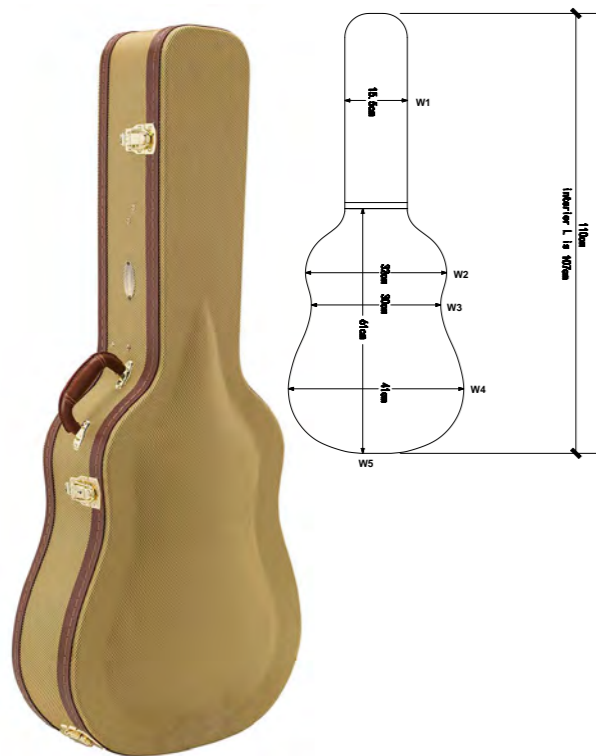

TWEED DELUXE hardcases perfectly gather sturdiness, protection and visual appeal. Featuring soft yet protective interior, accessory compartment, heavy duty gold plated hardware, 3 golden latches with security keys and Tweed fabric covering.

TD100-A - Archtop hardcase for acoustic guitar in tweed covering

- 3-ply cross grained wood archtop protection
- Soft yet protective interior with accessories compartment
- Heavy duty gold plated hardware
- 3 gold finish latches with locking key
- Tweed fabric covering
- Instrument: acoustic guitar
- Total interior length: 107cm
- Body interior length: 61cm
- W1 interior width (see pic): 15.5cm
- W2 interior width (see pic): 32cm
- W3 interior width (see pic): 30cm
- W4 interior width (see pic): 41cm
- Interior height: 14.5cm