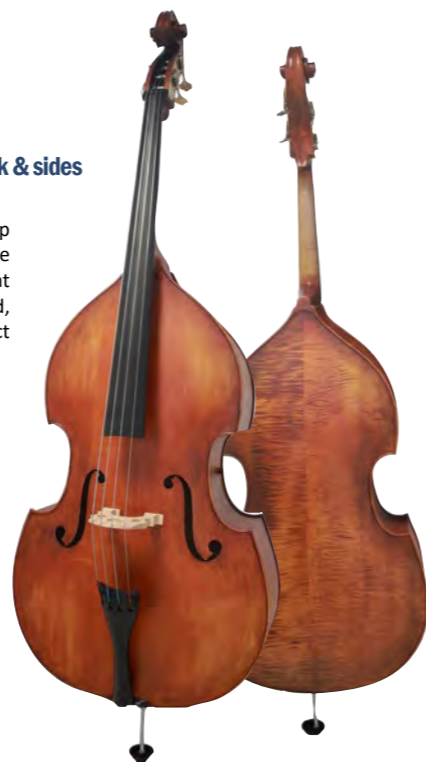

Virtuoso *Pro*

P906-34 - Virtuoso Pro solid spruce top hand made 3/4 doublebass with flame maple back & sides

Handcrafted with the best materials, P906 is a visually stunning doublebass with rich and deep sound, thanks to the solid spruce top. The flamed maple back & sides contributes to brighten the sound. With its classic design in violin shape, the hand varnished alchool finish is in satin light brown, enhancing the visual appeal of wood. P906 is also equipped with ebony fingerboard, for great feeling and sound response. Including bow and padded carrying bag, it's the perfect instrument for the advanced student.

- Solid spruce top
- Flamed maple back and sides
- Ebony fretboard for perfect feeling
- Alchool hand varnished satin finish in light brown color
- Metal tailpiece with tuners
- Hexagonal brazilwood bow with ebony frog and natural hair
- Padded backpack style bag with pockets

CODE	MSRP EUR	MSRP GBP
S997S	€3.290,23	£3,020.43